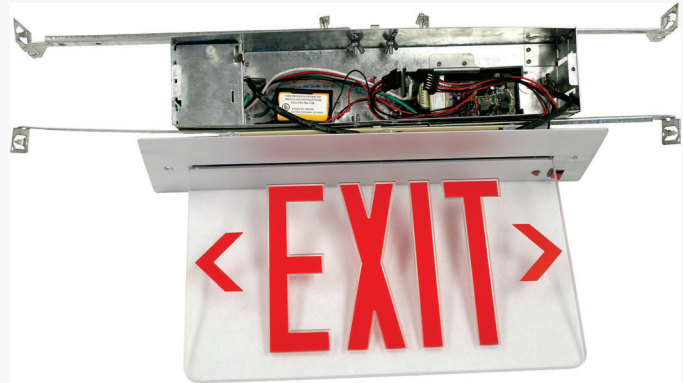

Date:	_____
Project:	_____
Price:	_____

7VW [f DW]eW
7j [f E]Y

Features

- 2 Faced Mirrored Plate or single.
- Aluminum Housing.
- Mounting: Recessed
- Emergency Backup Available.
- NYC Approved

Model Number	Size	Dimensions (in)
SWWCLESDA	16 (D)	16 x 3 x 14